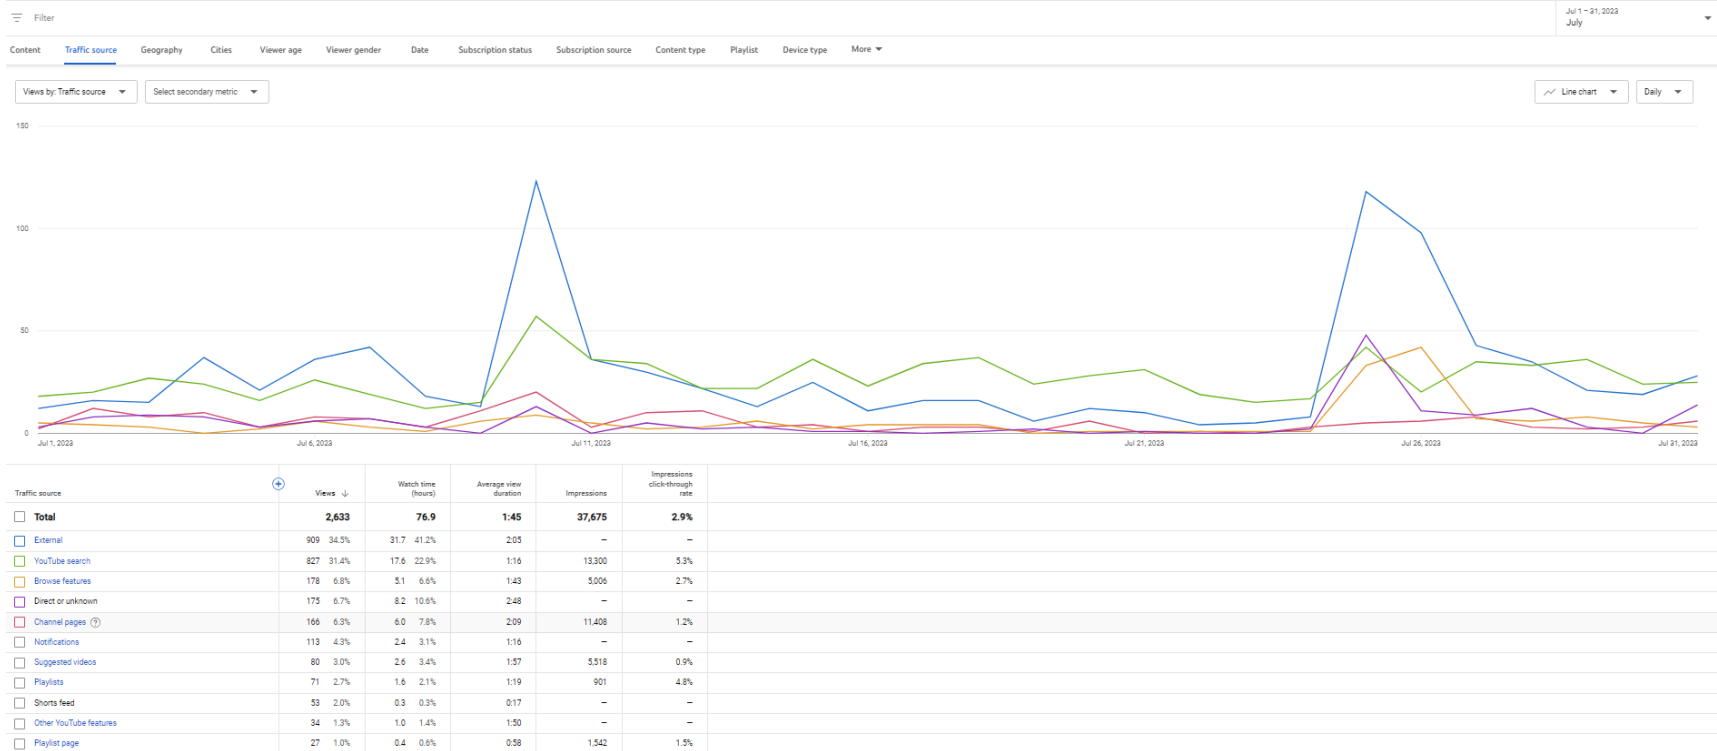

Vídeos mais assistidos - *Lifetime*

Filter

Jan 30, 2014 - Aug 8, 2023
Lifetime

Content	Traffic source	Geography	Cities	Viewer age	Viewer gender	Date	Subscription status	Subscription source	Content type	Playlist	Device type	More
					Views ↓ ▲	Average view duration	Average percentage viewed					
<input type="checkbox"/>					284,786	4:16	13.8%					
<input type="checkbox"/>					26,445 9.3%	1:23	51.2%					
<input type="checkbox"/>					12,613 4.4%	3:31	43.5%					
<input type="checkbox"/>					10,853 3.8%	1:46	43.8%					
<input type="checkbox"/>					7,297 2.6%	2:05	52.4%					
<input type="checkbox"/>					6,528 2.3%	1:34	52.0%					
<input type="checkbox"/>					5,315 1.9%	0:52	45.7%					
<input type="checkbox"/>					4,876 1.7%	28:22	9.4%					
<input type="checkbox"/>					4,542 1.6%	1:21	36.1%					
<input type="checkbox"/>					3,446 1.2%	1:45	65.8%					
<input type="checkbox"/>					3,216 1.1%	1:09	39.9%					
<input type="checkbox"/>					2,835 1.0%	0:49	70.2%					
<input type="checkbox"/>					2,814 1.0%	28:22	15.8%					
<input type="checkbox"/>					2,799 1.0%	3:17	33.0%					
<input type="checkbox"/>					2,729 1.0%	2:16	36.0%					
<input type="checkbox"/>					2,728 1.0%	1:14	58.3%					

How viewers find you

Views - July

Youtube	Abr	Mai	Jun	Jul
Vídeos	03	07	06	05
Visualizações	1.232	2.176	2.425	2.633
Inscritos	6.579	6.643	6.683	6.743
Novos assinantes	18	51	47	42