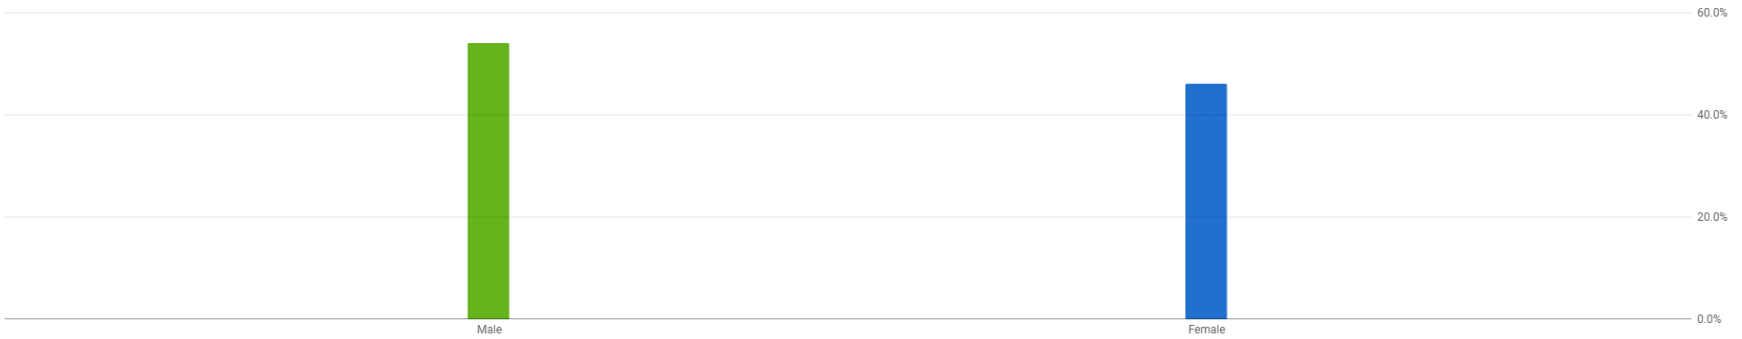

Perfil do público - Youtube

Filter Jul 1 - 31, 2023
July

Content Traffic source Geography Cities Viewer age **Viewer gender** Date Subscription status Subscription source Content type Playlist Device type More

Views by: Viewer gender

Viewer gender ↓	Views	Average view duration	Average percentage viewed	Watch time (hours)
Female	46.1%	1:55	37.4%	47.8%
Male	53.9%	1:47	31.7%	52.2%
User-specified	-	-	-	-