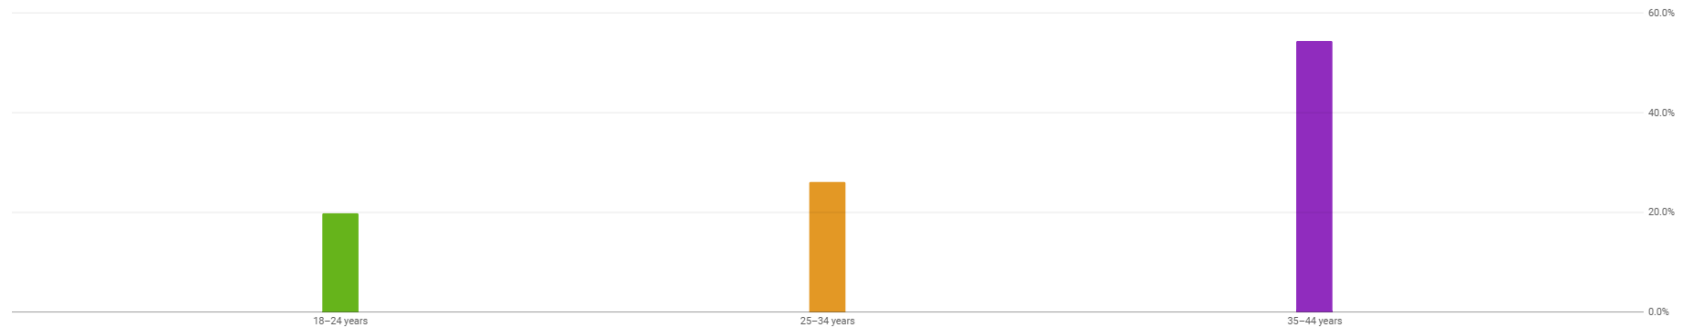

Perfil do público - Youtube

Filter Jul 1 - 31, 2023
July

Content Traffic source Geography Cities Viewer age **Viewer gender** Date Subscription status Subscription source Content type Playlist Device type More

Views by: Viewer gender

Viewer gender ↓	Views	Average view duration	Average percentage viewed	Watch time (hours)
Female	46.1%	1:55	37.4%	47.8%
Male	53.9%	1:47	31.7%	52.2%
User-specified	-	-	-	-

Perfil do público - Youtube

Filter Jul 1 - 31, 2023
July

Content Traffic source Geography Cities Viewer age Viewer gender Date Subscription status Subscription source Content type Playlist Device type More

Views by: Viewer age

Viewer age ↓	Views	Average view duration	Average percentage viewed	Watch time (hours)
13-17 years	-	-	-	-
18-24 years	19.7%	1:30	32.0%	16.2%
25-34 years	26.0%	1:44	39.7%	24.8%
35-44 years	54.3%	1:59	32.3%	59.0%
45-54 years	-	-	-	-
55-64 years	-	-	-	-
65+ years	-	-	-	-