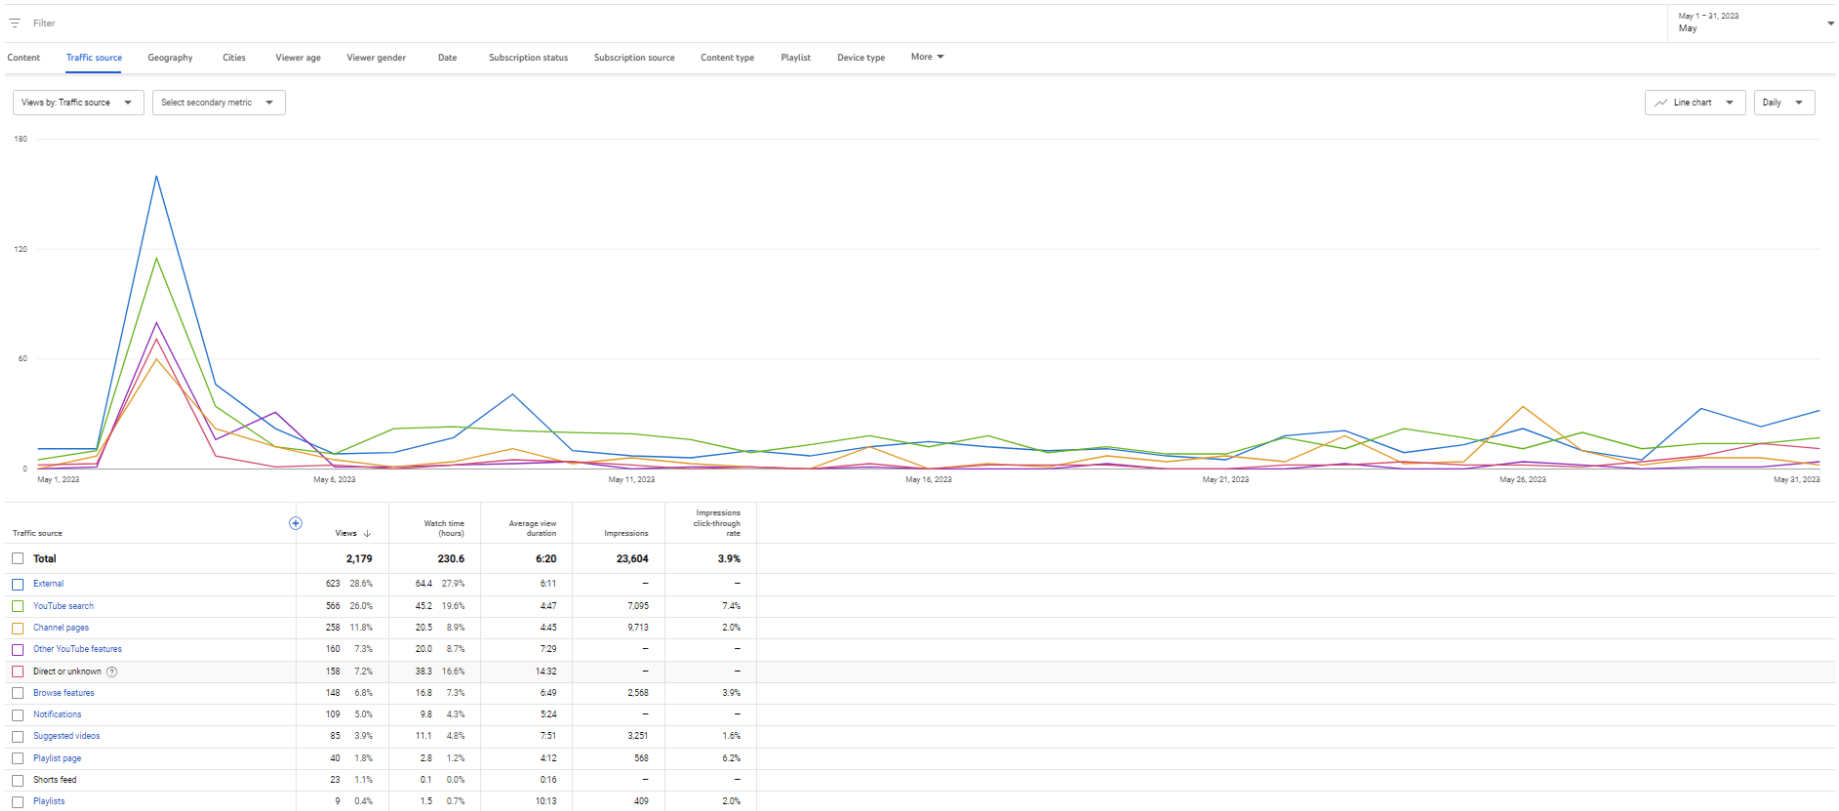

Youtube	Fev	Mar	Abr	Mai
Vídeos	00	09	03	07
Visualizações	1.350	1.816	1.232	1.217
Inscritos	6.558	6.569	6.579	6.643
Novos assinantes	25	34	18	51