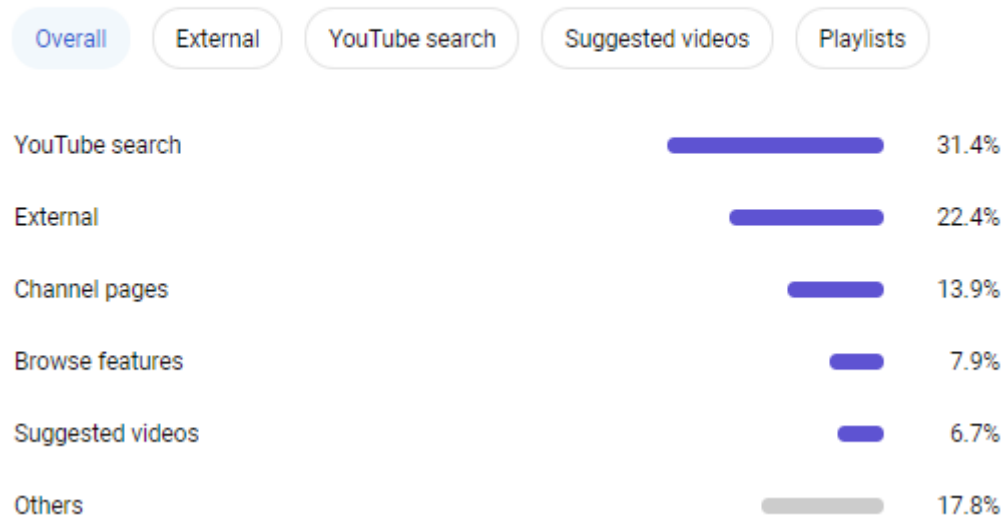

How viewers find your videos

Views · May