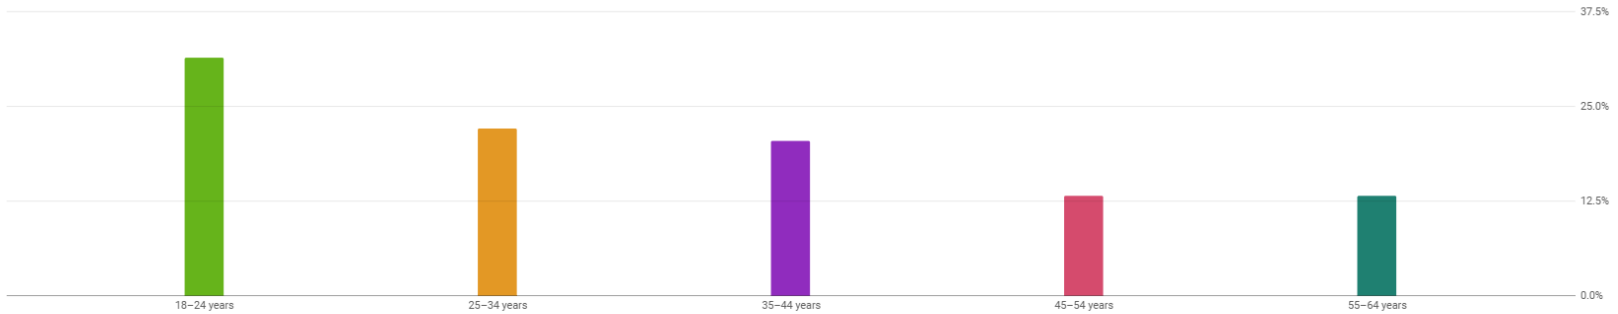

YouTube

Perfil do público - Youtube

Filter May 1 - 31, 2023
May

- Content
- Traffic source
- Geography
- Cities
- Viewer age
- Viewer gender**
- Date
- Subscription status
- Subscription source
- Content type
- Playlist
- Device type
- More

Views by: Viewer gender

Viewer gender	Views	Average view duration	Average percentage viewed	Watch time (hours)
<input checked="" type="checkbox"/> Female	63.7%	8:30	21.8%	56.4%
<input type="checkbox"/> Male	36.3%	11:33	26.1%	43.6%
<input type="checkbox"/> User-specified	-	-	-	-

Perfil do público - Youtube

Filter May 1 - 31, 2023
May

Content Traffic source Geography Cities Viewer age Viewer gender Date Subscription status Subscription source Content type Playlist Device type More

Views by: Viewer age

Viewer age	Views	Average view duration	Average percentage viewed	Watch time (hours)
13-17 years	-	-	-	-
18-24 years	31.4%	15:09	32.1%	45.8%
25-34 years	22.0%	14:36	30.9%	31.0%
35-44 years	20.3%	9:54	21.0%	19.4%
45-54 years	13.1%	2:36	92.7%	3.3%
55-64 years	13.1%	0:18	2.3%	0.4%
65+ years	-	-	-	-