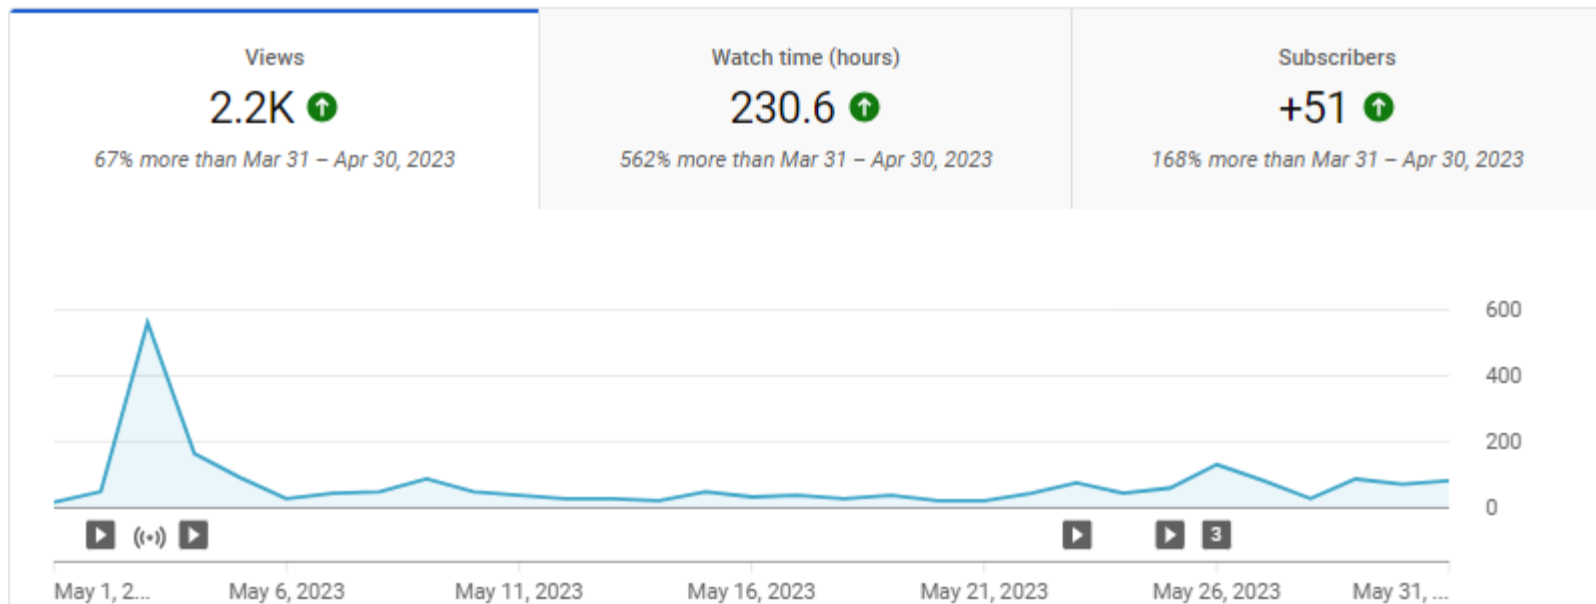

Channel analytics

Overview

Content

Audience

Research

In May, people watched your videos 2,179 times