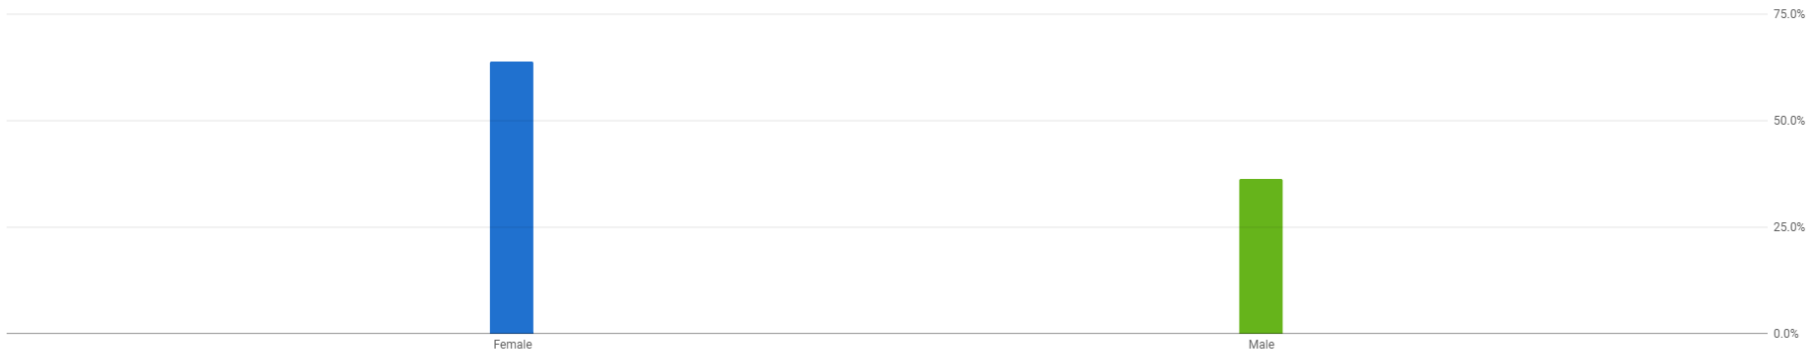

Perfil do público - Youtube

Filter May 1 - 31, 2023
May

- Content
- Traffic source
- Geography
- Cities
- Viewer age
- **Viewer gender**
- Date
- Subscription status
- Subscription source
- Content type
- Playlist
- Device type
- More

Views by: Viewer gender

Viewer gender	Views	Average view duration	Average percentage viewed	Watch time (hours)
☒ Female	63.7%	8:30	21.8%	56.4%
☐ Male	36.3%	11:33	26.1%	43.6%
☐ User-specified	-	-	-	-