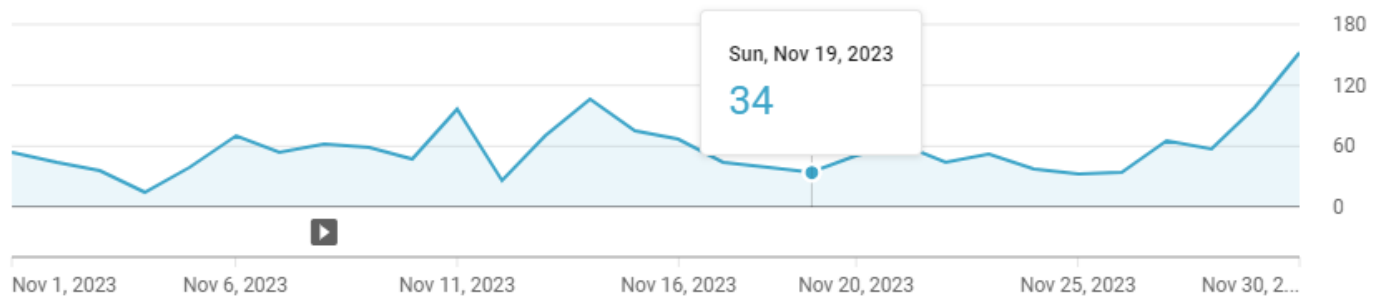

52% less than Oct 2 - 31, 2023

Watch time (hours)

42.3 ↓

58% less than Oct 2 - 31, 2023

Subscribers

+54 ↓

13% less than Oct 2 - 31, 2023

[SEE MORE](#)