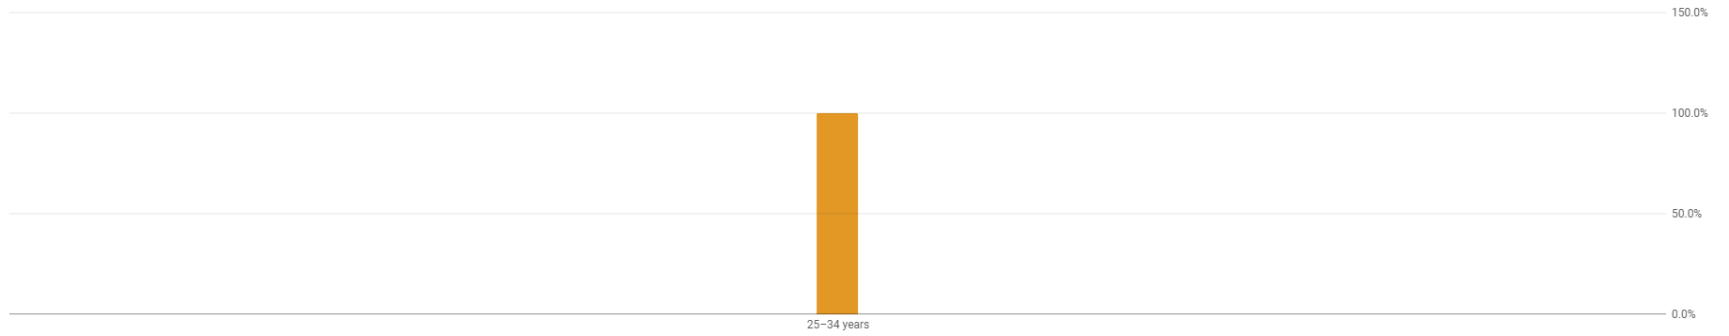

Perfil do público - Youtube

Filter Nov 1 - 30, 2023
November

Content Traffic source Geography Cities Viewer age Viewer gender Date Subscription status Subscription source Content type Playlist Device type More

Views by: Viewer age

Viewer age ↓	Views	Average view duration	Average percentage viewed	Watch time (hours)
13-17 years	—	—	—	—
18-24 years	—	—	—	—
25-34 years	100%	1:41	14.0%	100%
35-44 years	—	—	—	—
45-54 years	—	—	—	—